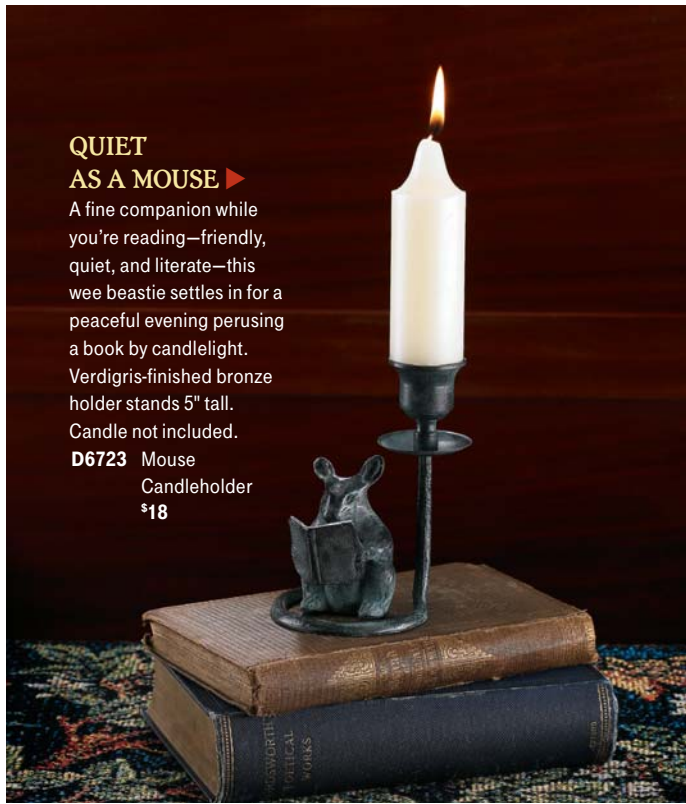

▲ A WELCOMING HOME

Express the warmth of your home in cherished style. This stained-glass Claddagh lamp lights the way with the welcoming glow of friendship, love and devotion. Lampshade is 12" diameter; total height is 21". Takes standard bulb up to 60 watts. Gift wrap and rush delivery are not available.

D3005 Claddagh Tiffany Lamp *188

QUIET AS A MOUSE ▶

A fine companion while you're reading—friendly, quiet, and literate—this wee beastie settles in for a peaceful evening perusing a book by candlelight. Verdigris-finished bronze holder stands 5" tall. Candle not included.

D6723 Mouse Candleholder *18

◀ ANCESTRAL DISTINCTION

In a castle in the Celtic lands, look closely at the portraits. Surely some distinguished ancestor is wearing a ring like this. Impressive deeply-dark sapphire surrounded by distinctive textured silver, a band of knotwork centering the gleaming silver band. Nod quietly in recognition of a kindred spirit. Sterling silver ring with cultured sapphire, in whole sizes 9-13. Imported from Ireland.